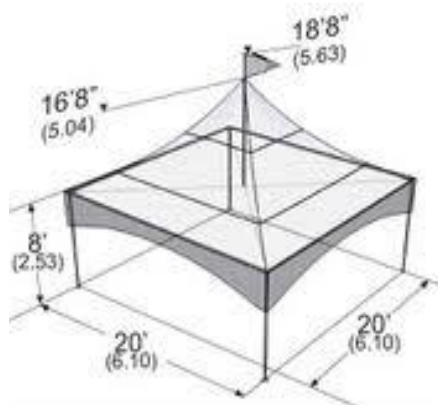

## High Peak Frame Tents

- A professionally installed tent made of vinyl covering that has a metal frame with no center poles.
- Can withstand up to 60 mph winds when staked down.
- Can be setup over concrete or grass surface, for concrete use, water barrels are used for anchoring the tent (\$11.00 per water barrel).
- Full modularity allows the tents to be joined in a variety of sizes and configurations.

### Tent Sizes:

- 10' x 10' \$120.00
- 10' x 20' \$200.00
- 20' x 20' \$260.00
- 20' x 30' \$370.00
- 40' Hexagon \$630.00

### Tables:

- Banquet (long)
- 4' seat 2-4 \$5.75
  - 6' seat 6-8 \$6.50
  - 8' seat 8-10 \$6.50
- Round (diameter)
- 30" seat 2-4 \$7.00
  - 48" seat 4-6 \$6.25
  - 60" seat 6-8 \$7.25
  - 72" seat 8-10 \$9.50