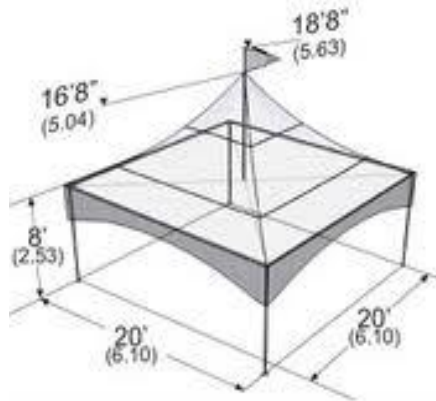

High Peak Frame Tents

- A professionally installed tent made of vinyl covering that has a metal frame with no center poles.
- Can withstand up to 60 mph winds when staked down.
- Can be setup over concrete or grass surface, for concrete use, water barrels are used for anchoring the tent (\$13.00 per water barrel).
- Full modularity allows the tents to be joined in a variety of sizes and configurations.

Tent Sizes:

- 10' x 10' \$140.00
- 10' x 20' \$225.00
- 20' x 20' \$285.00
- 20' x 30' \$395.00
- 40' Hexagon \$675.00

Sides:

- 10' Solid \$30.00
- 10' Window \$35.00
- 15' Solid \$35.00
- 15' Window \$40.00
- 20' Solid \$40.00
- 20' Window \$45.00

Tables:

- Banquet (long)
- 4' seat 2-4 \$6.00
 - 6' seat 6-8 \$6.75
 - 8' seat 8-10 \$6.75
- Round (diameter)
- 30" seat 2-4 \$7.25
 - 48" seat 4-6 \$6.50
 - 60" seat 6-8 \$7.50
 - 72" seat 8-10 \$9.75

Sizes:

16' x 16'	\$120.00	Seat up to 32
20' x 20'	\$130.00	Seat up to 48
20' x 30'	\$170.00	Seat up to 64

Can Hold These Tables:

(4) 8' tables	or	(4) 60" round
(6) 8' tables	or	(4) 60" round
(8) 8' tables	or	(6) 60" round