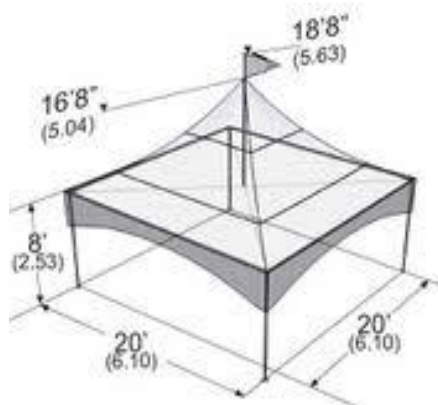

High Peak Frame Tents

- A professionally installed tent made of vinyl covering that has a metal frame with no center poles.
- Can withstand up to 60 mph winds when staked down.
- Can be setup over concrete or grass surface, for concrete use, water barrels are used for anchoring the tent (\$13.00 per water barrel).
- Full modularity allows the tents to be joined in a variety of sizes and configurations.

Tent Sizes:

- 10' x 10' \$135.00
- 10' x 20' \$215.00
- 20' x 20' \$275.00
- 20' x 30' \$385.00
- 40' Hexagon \$650.00

Sides:

- 10' Solid \$25.00
- 10' Window \$30.00
- 15' Solid \$30.00
- 15' Window \$35.00
- 20' Solid \$35.00
- 20' Window \$40.00

Tables:

- Banquet (long)
- 4' seat 2-4 \$6.00
 - 6' seat 6-8 \$6.75
 - 8' seat 8-10 \$6.75
- Round (diameter)
- 30" seat 2-4 \$7.25
 - 48" seat 4-6 \$6.50
 - 60" seat 6-8 \$7.50
 - 72" seat 8-10 \$9.75

Sizes:

16' x 16'	\$120.00	Seat up to 32
20' x 20'	\$130.00	Seat up to 48
20' x 30'	\$170.00	Seat up to 64

Can Hold These Tables:

(4) 8' tables	or	(4) 60" round
(6) 8' tables	or	(4) 60" round
(8) 8' tables	or	(6) 60" round